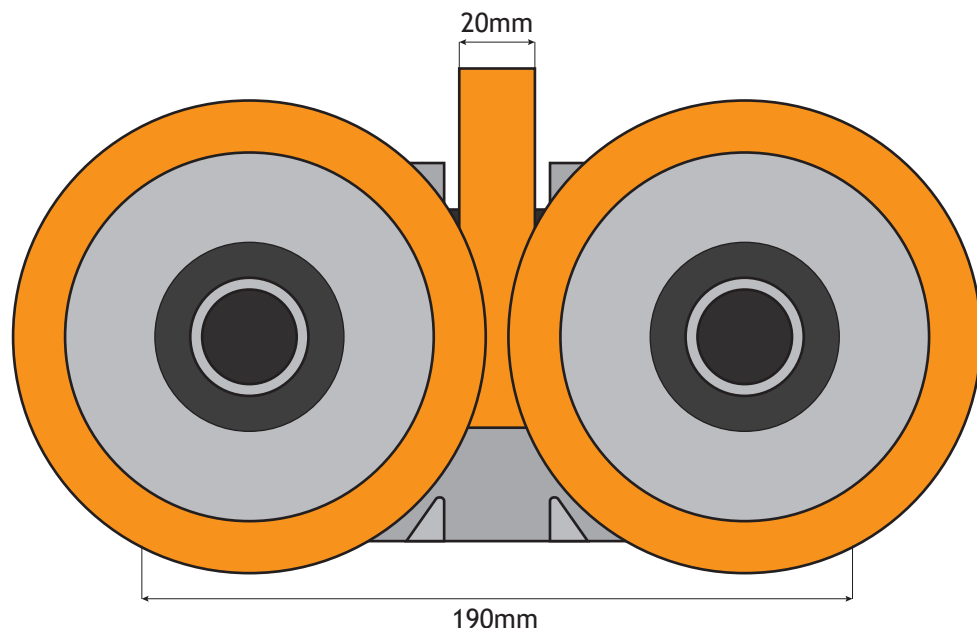

Max Load 2.800 N

ACLA AR1B Guide Roller Assembly 2 Rollers 125mm x 30mm

Part Number

RA009

Date 30th September 2020

Created by M. Watkins

Scale 1:2

Reeley Limited
Unit 14 Monkspath Business Park
Highlands Road
Solihull B90 4NY