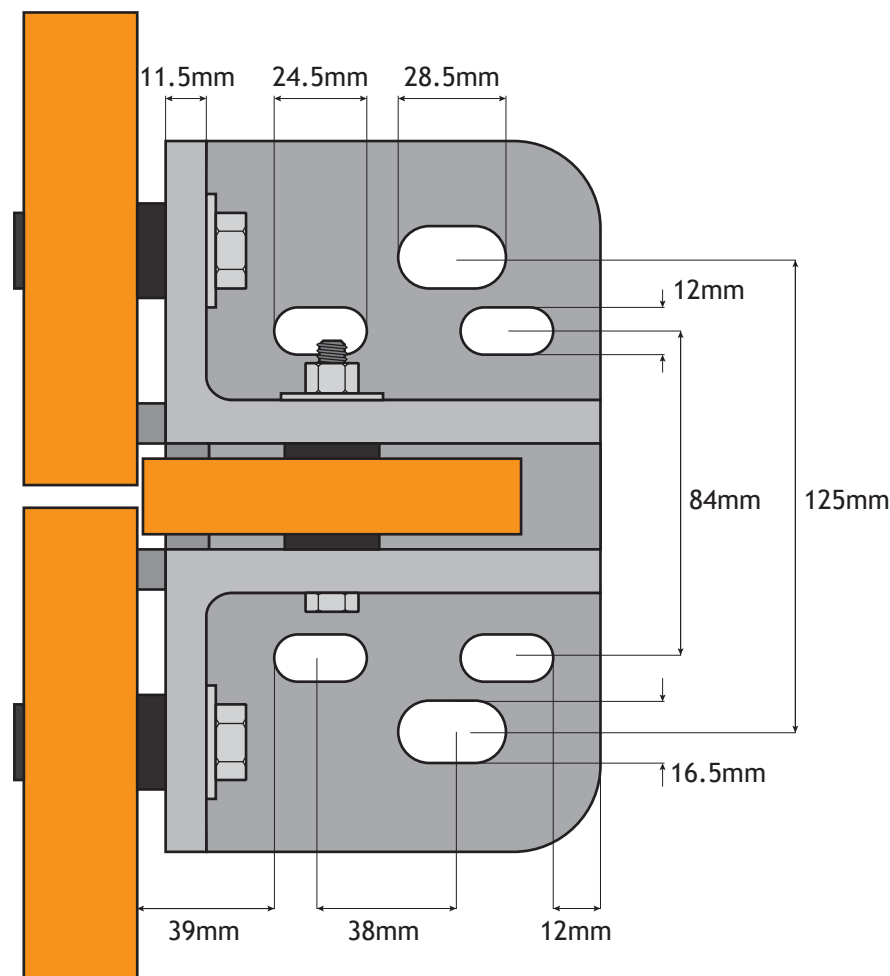

Max Load 2.800 N

ACLA AR1B Guide Roller Assembly 2 Rollers 125mm x 30mm

Part Number

RA009

Date 30th September 2020

Created by M. Watkins

Scale 1:2

Reeley Limited
Unit 14 Monkspath Business Park
Highlands Road
Solihull B90 4NY