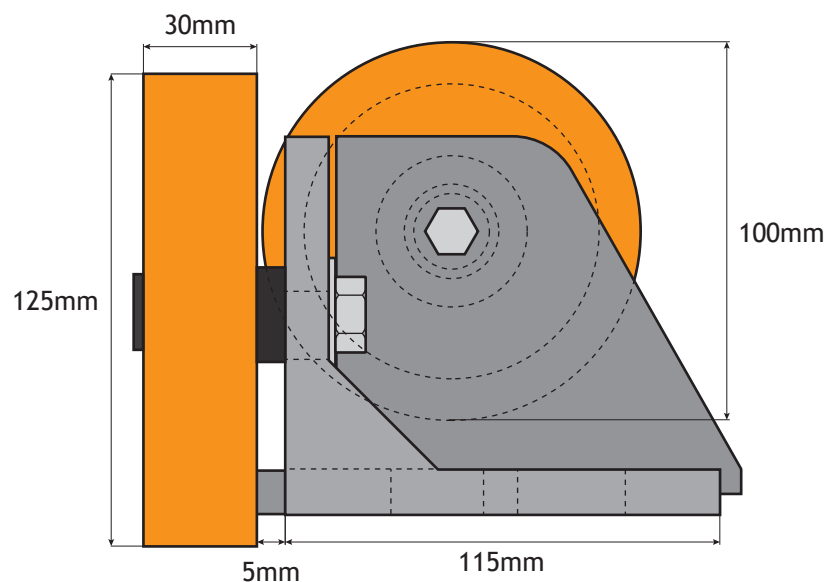

Max Load 2.800 N

ACLA AR1B Guide Roller Assembly 2 Rollers 125mm x 30mm

Part Number

RA009

Date 30th September 2020

Created by M. Watkins

Scale 1:2

Reeley Limited
Unit 14 Monkspath Business Park
Highlands Road
Solihull B90 4NY