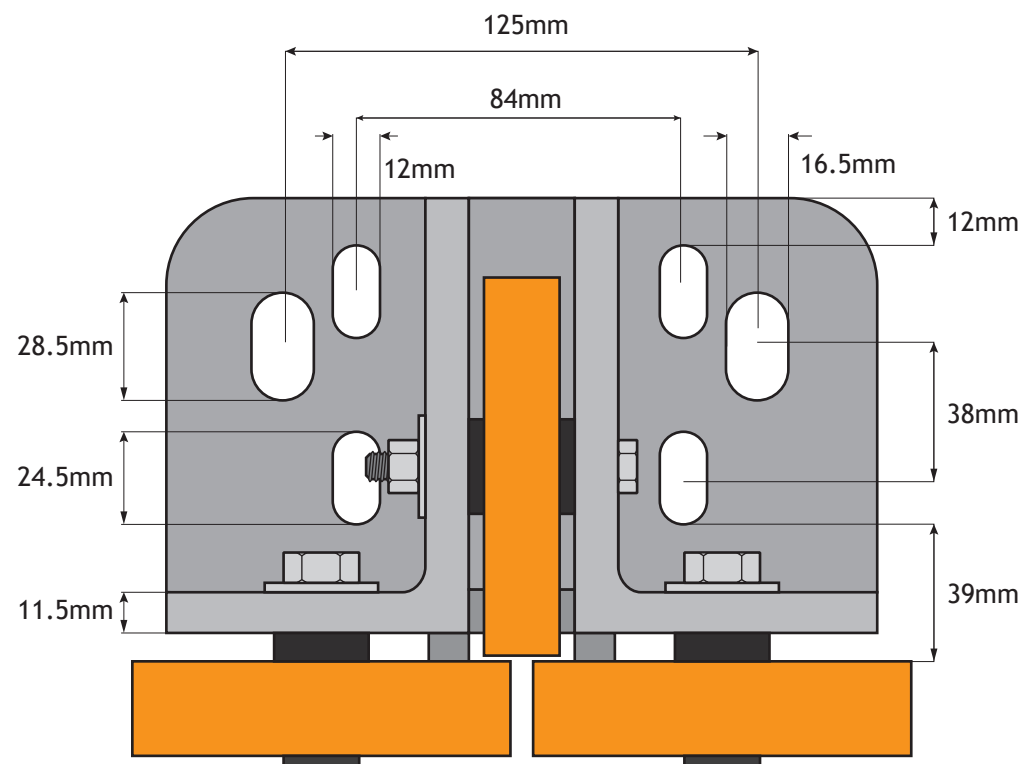

Max Load 2.100 N

Guide Roller Assembly

Part Number

RA006

Date	31st January 2020
Created by	M. Watkins
Scale	1:2

Reeley Limited
Unit 14 Monkspath Business Park
Highlands Road
Solihull B90 4NY