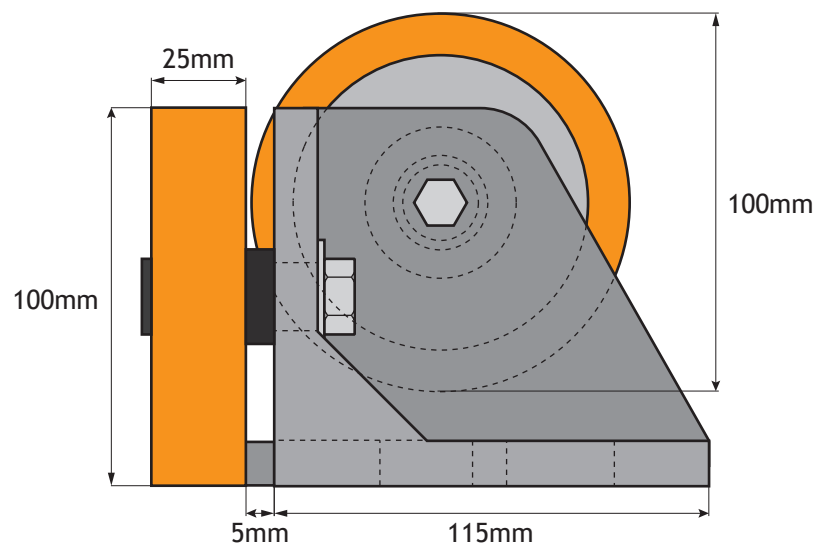

Max Load 2.100 N

Guide Roller Assembly

Part Number

RA006

Date	31st January 2020
Created by	M. Watkins
Scale	1:2

Reeley Limited
Unit 14 Monkspath Business Park
Highlands Road
Solihull B90 4NY