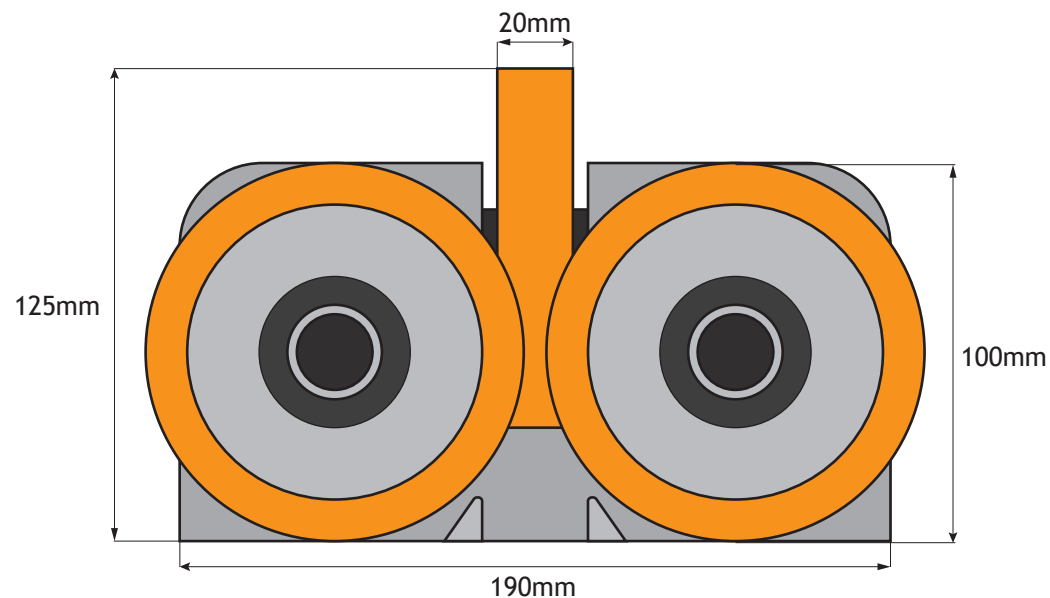

Max Load 2.100 N

Guide Roller Assembly

Part Number

RA006

Date	31st January 2020
Created by	M. Watkins
Scale	1:2

Reeley Limited
Unit 14 Monkspath Business Park
Highlands Road
Solihull B90 4NY