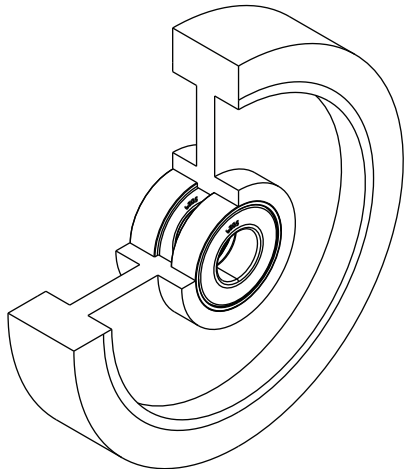

\*2 x 6205 Bearings

ACLA Guide Roller - 200mm OD			Part Number <b>H2040</b>
Date: 19th June 2023	Created by: M. Watkins		
Scale: 1:1.75	Page Size: A4	Batch Code: -	