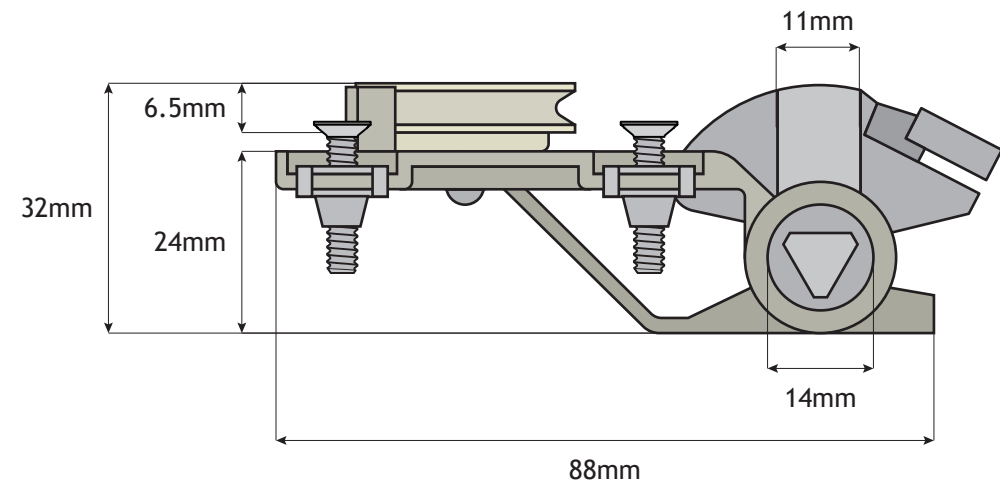

350mm Long Cord

Prisma Emergency Release Frame (Right Hand)		Part Number 79719
<i>Date:</i> 15th December 2023	<i>Created by:</i> H. Dolby	
<i>Scale:</i> 1:1	<i>Page Size:</i> A4	<i>Batch Code:</i> 24252