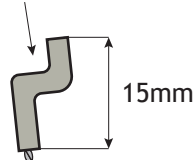

350mm Long Cord

Prisma Emergency Release Frame (Right Hand)		Part Number 79719
<i>Date:</i> 15th December 2023	<i>Created by:</i> H. Dolby	
<i>Scale:</i> 1:1	<i>Page Size:</i> A4	<i>Batch Code:</i> 24252