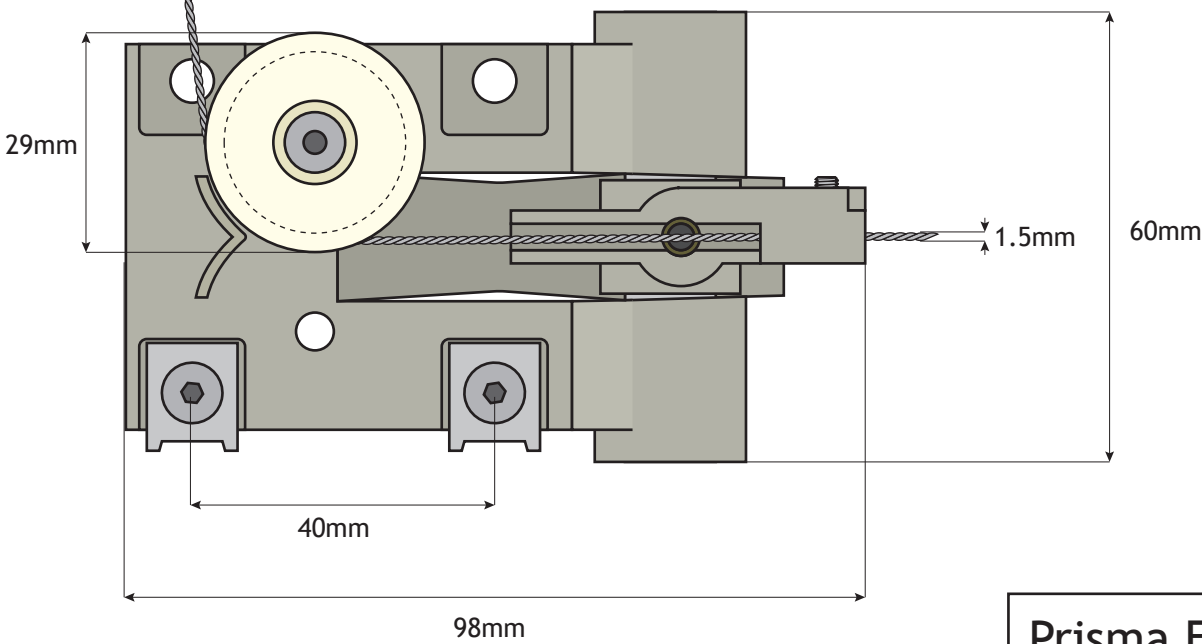

350mm Long Cord

Prisma Emergency Release Frame (Right Hand)		Part Number 79719
<i>Date:</i> 15th December 2023	<i>Created by:</i> H. Dolby	
<i>Scale:</i> 1:1	<i>Page Size:</i> A4	<i>Batch Code:</i> 24252