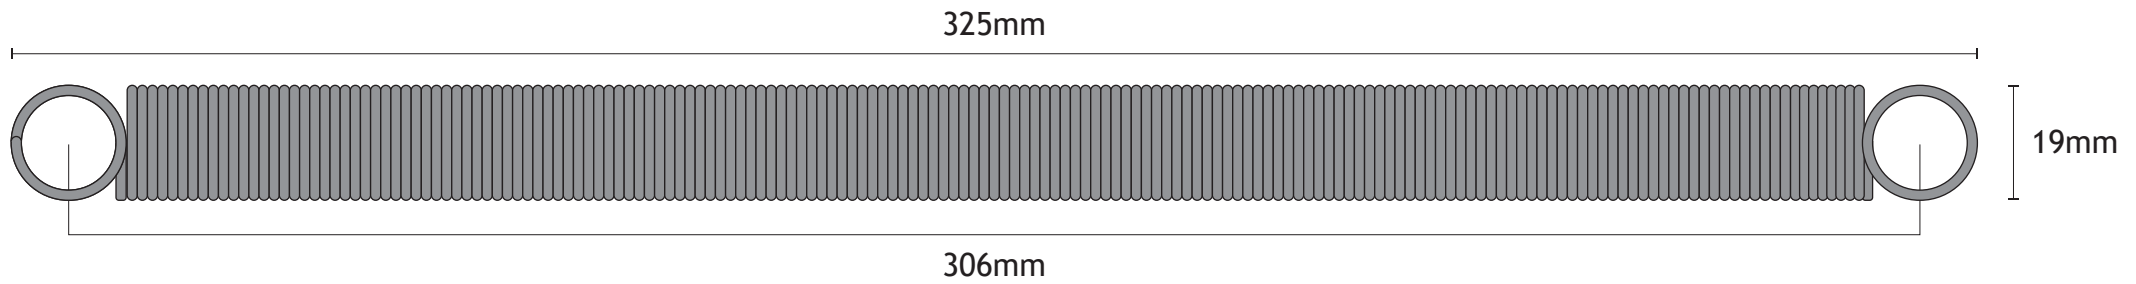

\*1.5mm Wire

<b>Schindler Door Return Spring (QKS11)</b>			Part Number <b>77055</b>
Date	25th June 2021	Reeley Limited Unit 14 Monkspath Business Park Highlands Road Solihull B90 4NY	
Created by	M. Watkins		
Scale	1:1.25		