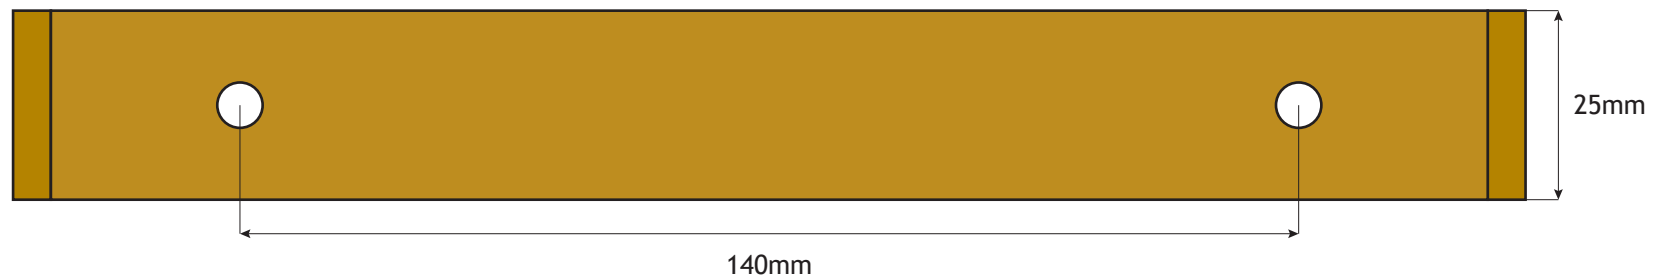

Side x 2

Back

Brass Guide Shoe Liners (3) to suit T305 - 16mm Guide Rail		Part Number 58020
Date: 29th November 2022	Page Size: A4	
Created by: M. Watkins	Scale: 1:1	