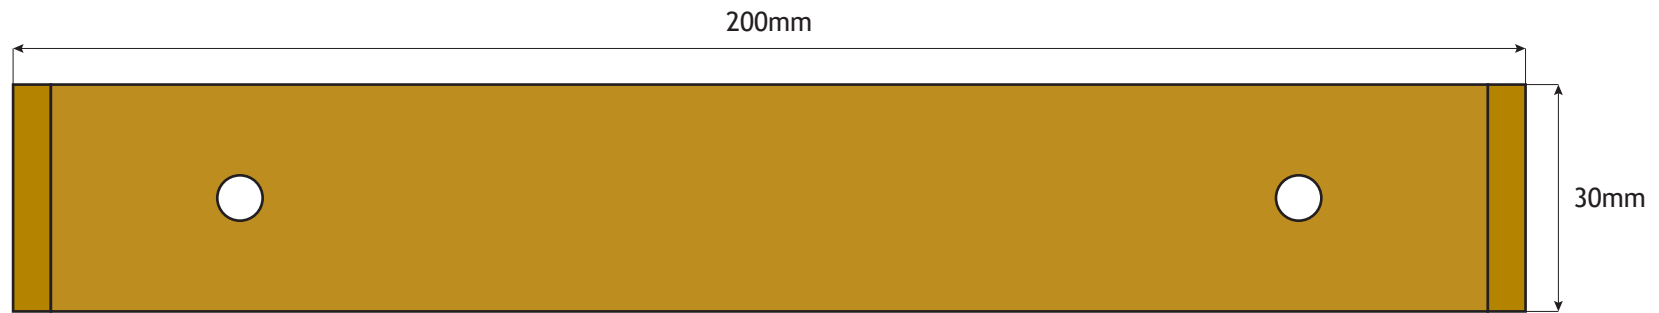

Side x 2

Back

Brass Guide Shoe Liners (3) to suit T305 - 16mm Guide Rail		Part Number 58020
Date: 29th November 2022	Page Size: A4	
Created by: M. Watkins	Scale: 1:1	