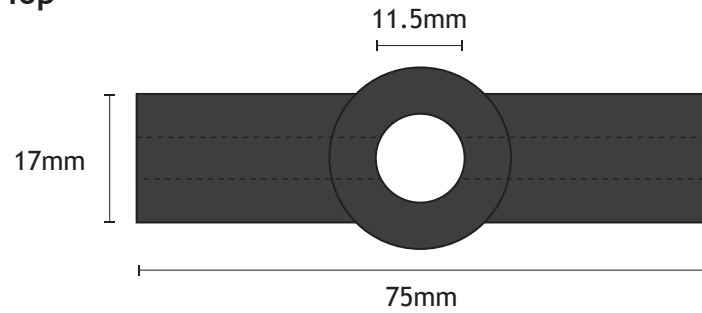

Front

Side

Top

Bottom

75mm Long Guide Shoe Liner to suit 5mm Guide Rail

Part Number

33661

Date	29th January 2020
Created by	M. Watkins
Scale	1:1