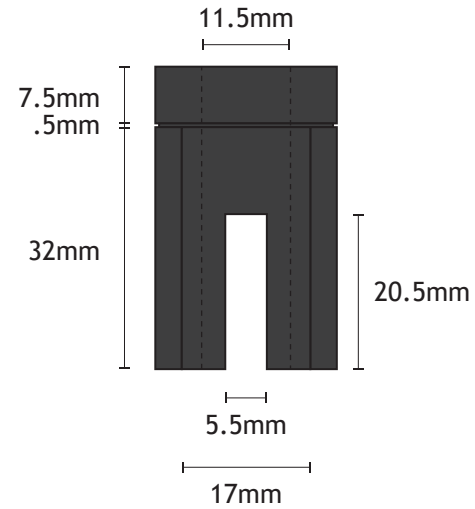

Front

Side

Top

Bottom

75mm Long Guide Shoe Liner to suit 5mm Guide Rail

Part Number

33661

Date	29th January 2020
Created by	M. Watkins
Scale	1:1