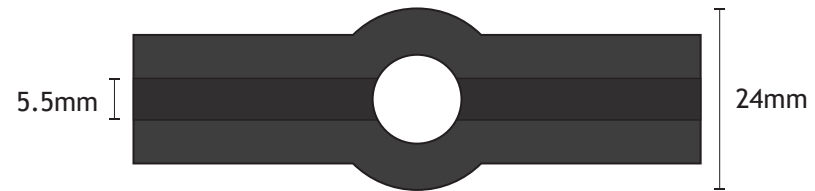

Front

Side

Top

Bottom

75mm Long Guide Shoe Liner to suit 5mm Guide Rail

Part Number

33661

Date	29th January 2020
Created by	M. Watkins
Scale	1:1