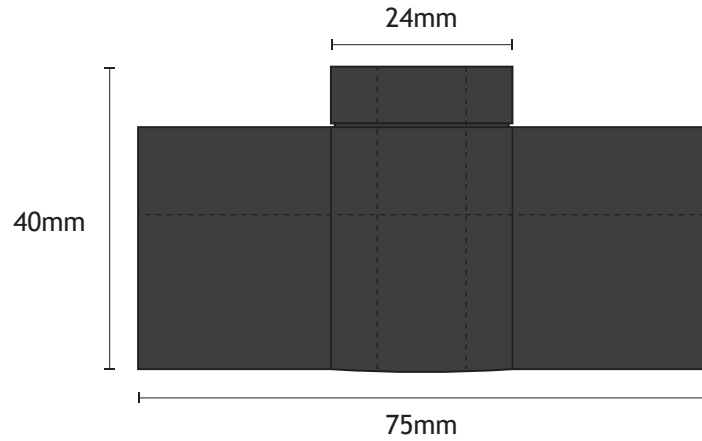

Front

Side

Top

Bottom

75mm Long Guide Shoe Liner to suit 5mm Guide Rail

Part Number

33661

Date	29th January 2020
Created by	M. Watkins
Scale	1:1