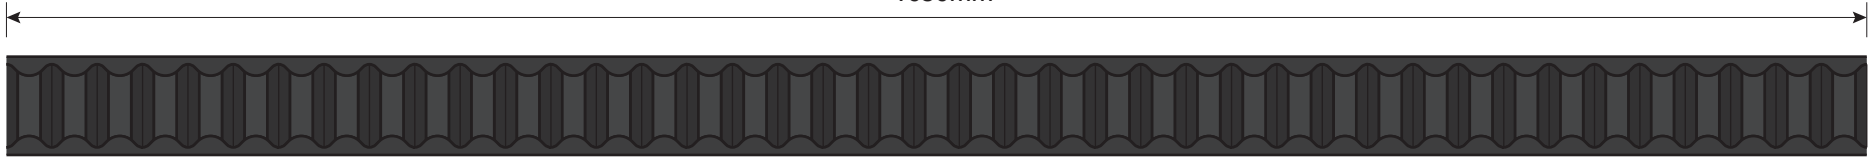

1650mm

IGV Toothed V Belt (AX65)			Part Number 32967
Date	31st May 2022	Reeley Limited Unit 14 Monkspath Business Park Highlands Road Solihull B90 4NY	
Created by	M. Watkins		
Scale	1:1		