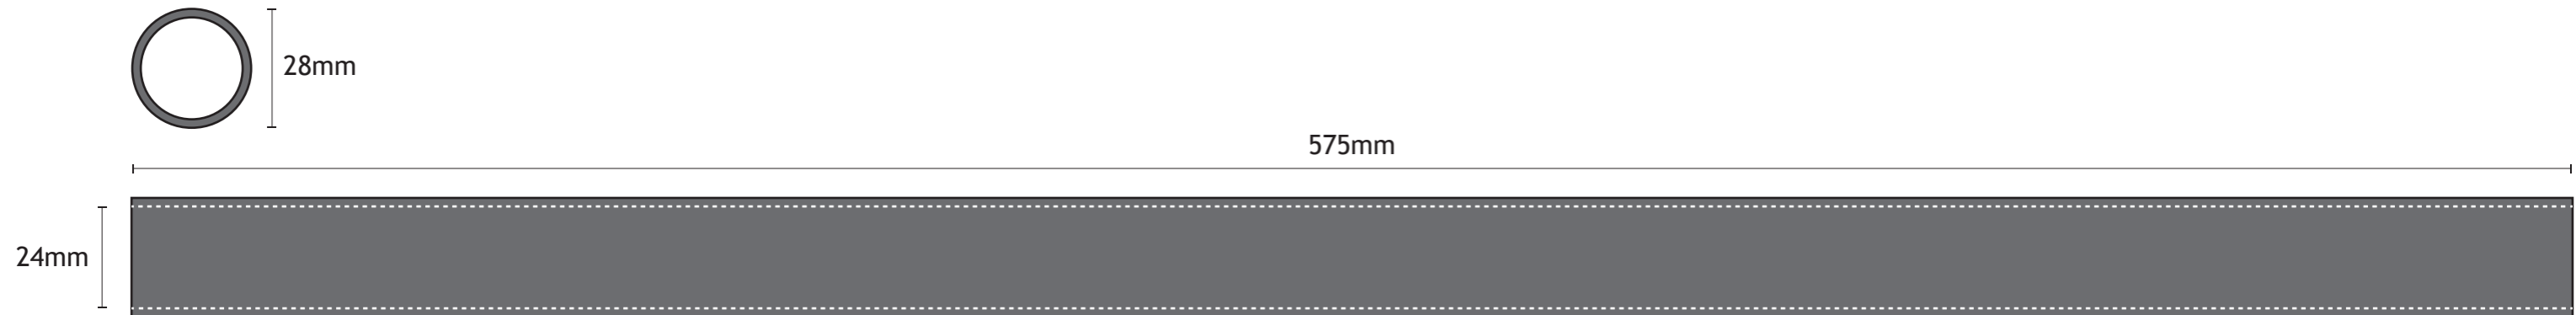

Part Number Scale 1:2

31985

Part Number Scale 1:1

32021

Part Number Scale 1:1.5

32011

Related Parts		
	Description	Part No.
A	Selcom Door Closer Spring	31985
B	Selcom Spring Hook 'U'	32021
C	Selcom Rubber Spring Sleeve	32011

Selcom Door Closer Spring Complete with Sleeve and Hook			Part Number 32051
Date	13th January 2022	Reeley Limited Unit 14 Monkspath Business Park Highlands Road Solihull B90 4NY	
Created by	H. Dolby		
Scale	A3		