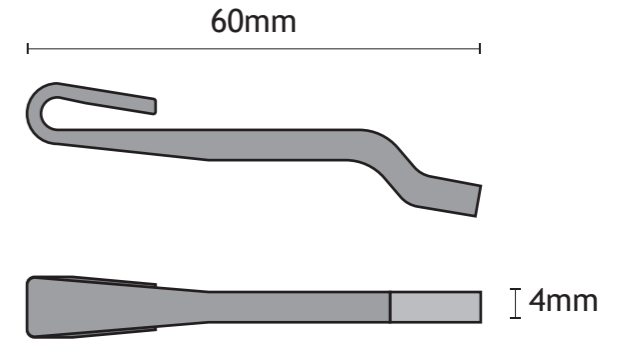

Part Number Scale 1:2

31985

Part Number Scale 1:1

32021

Part Number Scale 1:1.5

32011

Related Parts		
	Description	Part No.
A	Selcom Door Closer Spring	31985
B	Selcom Spring Hook 'U'	32021
C	Selcom Rubber Spring Sleeve	32011

Selcom Door Closer Spring Complete with Sleeve and Hook			Part Number 32051
Date	13th January 2022	Reeley Limited Unit 14 Monkspath Business Park Highlands Road Solihull B90 4NY	
Created by	H. Dolby		
Scale	A3		