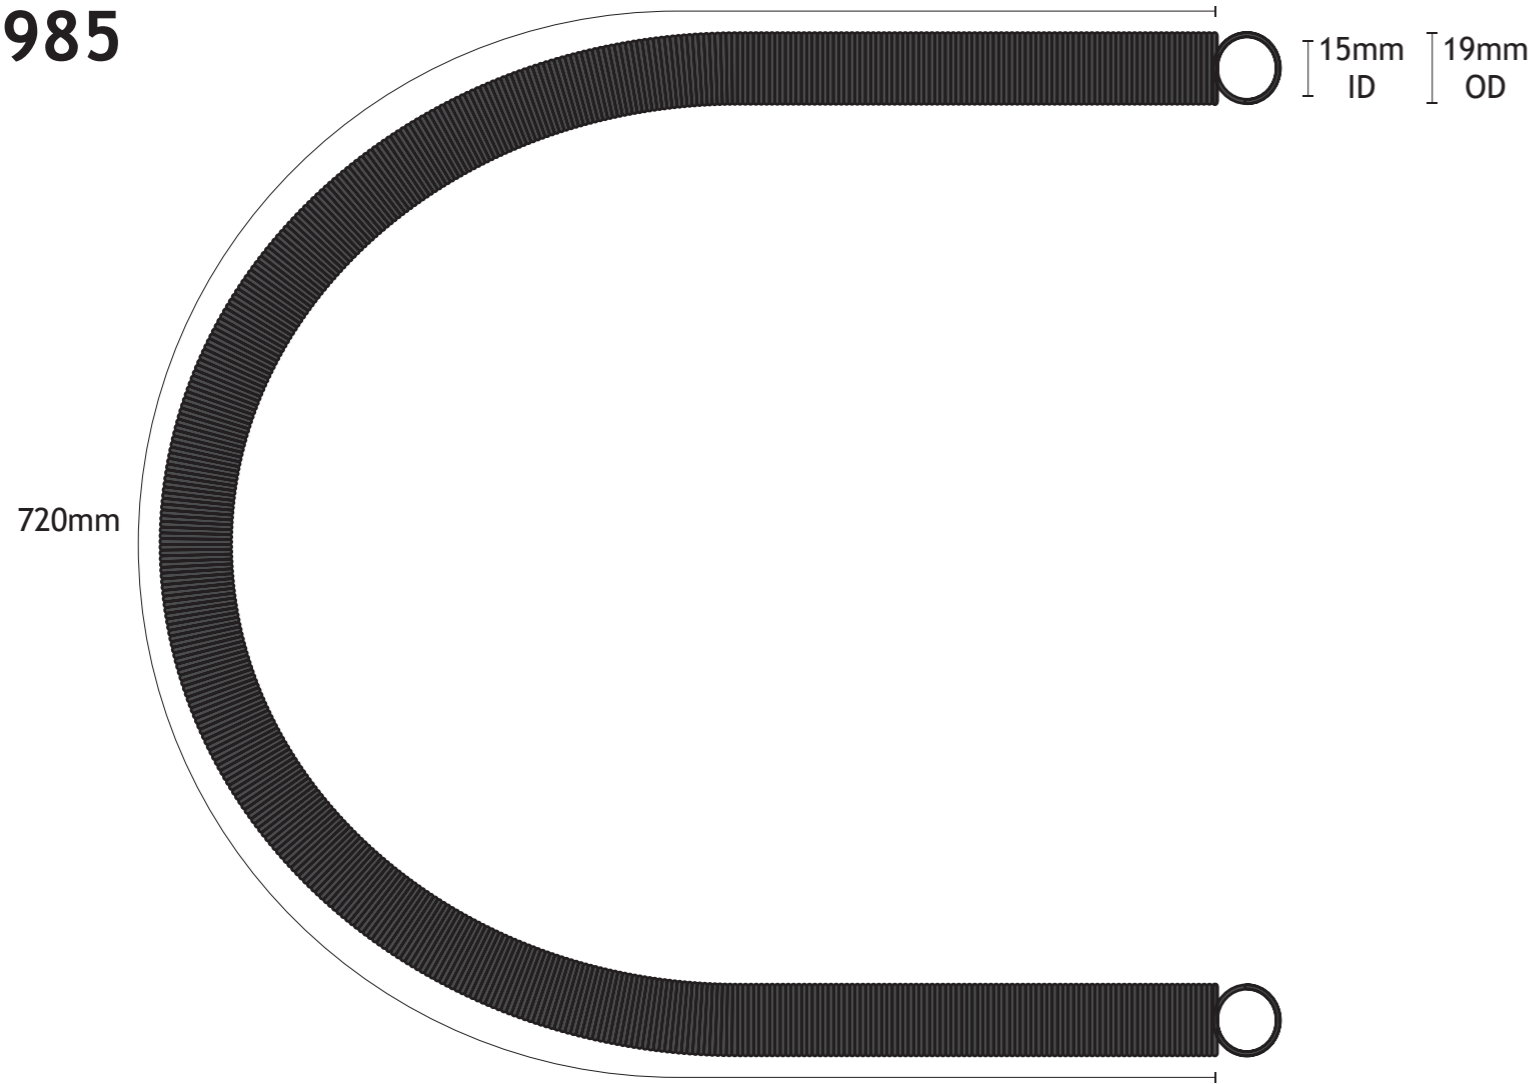

Part Number Scale 1:2

31985

Part Number Scale 1:1

32021

Part Number Scale 1:1.5

32011

Related Parts		
	Description	Part No.
A	Selcom Door Closer Spring	31985
B	Selcom Spring Hook 'U'	32021
C	Selcom Rubber Spring Sleeve	32011

Selcom Door Closer Spring Complete with Sleeve and Hook			Part Number 32051
Date	13th January 2022	Reeley Limited Unit 14 Monkspath Business Park Highlands Road Solihull B90 4NY	
Created by	H. Dolby		
Scale	A3		