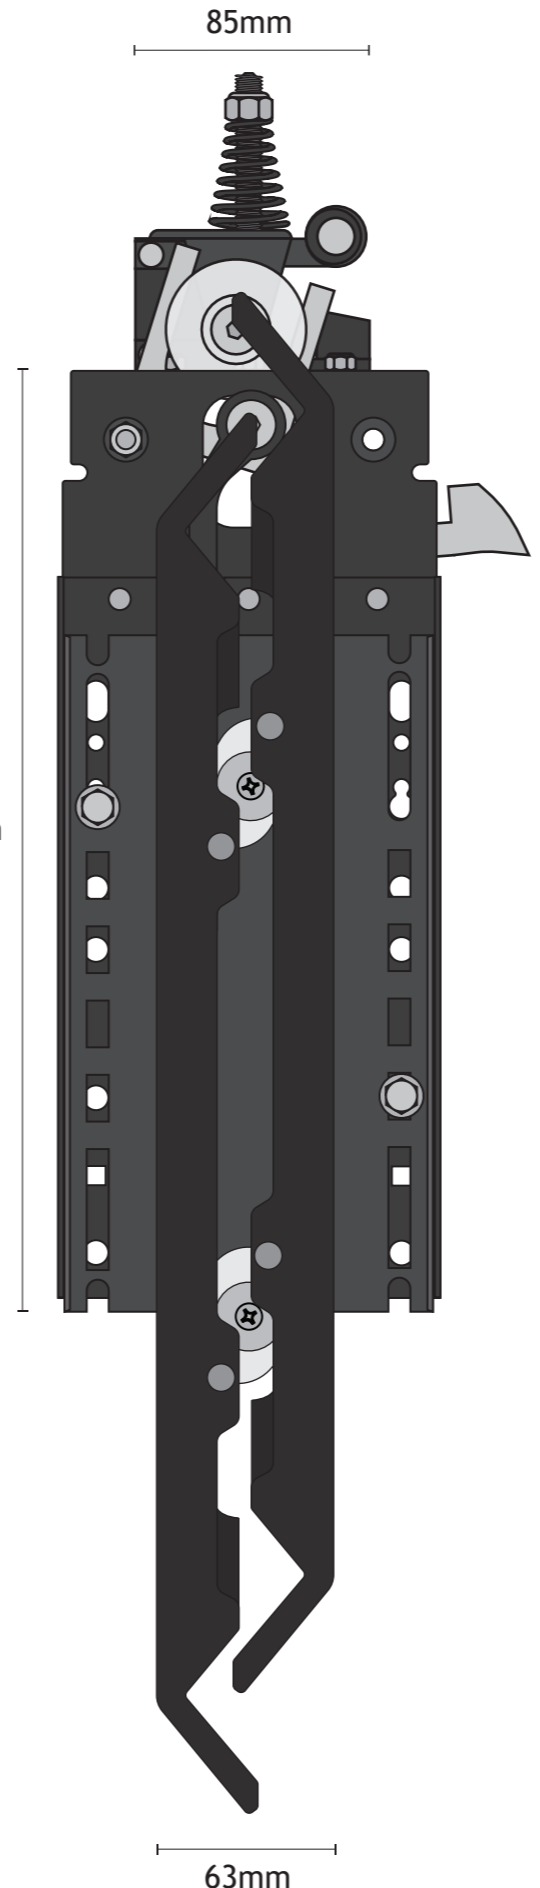

170mm

632mm

89mm

85mm

355mm

640mm

63mm

86mm

473mm

520mm

18mm

SELCOM VVVF Skate (Left Hand/Centre)			Part Number 31932
Date	6th October 2021	Reeley Limited Unit 14 Monkspath Business Park Highlands Road Solihull B90 4NY	
Created by	H. Dolby		
Scale	1:2.75 A3		