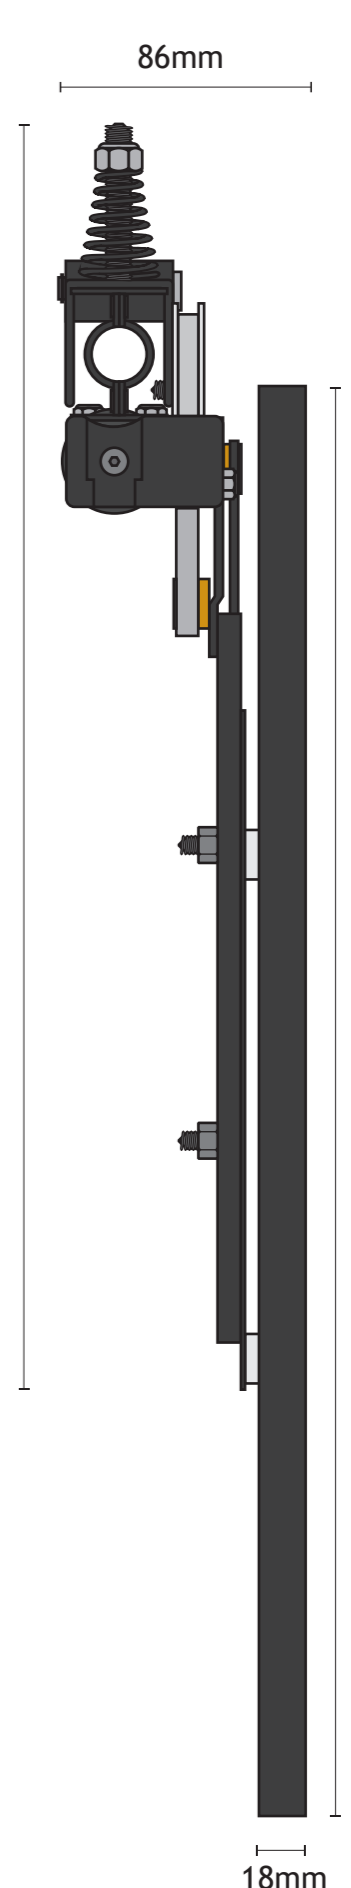

170mm

632mm

89mm

85mm

355mm

640mm

63mm

86mm

473mm

520mm

18mm

SELCOM VVVF Skate (Left Hand/Centre)			Part Number 31932
Date	6th October 2021	Reeley Limited Unit 14 Monkspath Business Park Highlands Road Solihull B90 4NY	
Created by	H. Dolby		
Scale	1:2.75 A3		