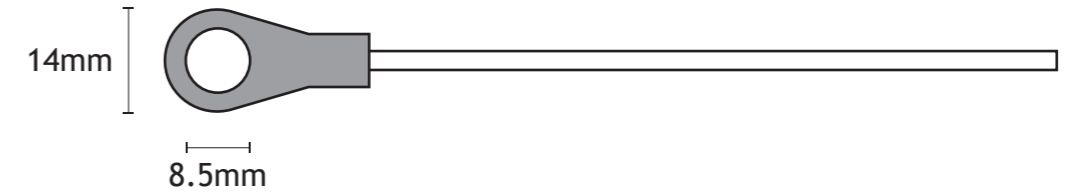

Scale 1:1
(Rope length not accurate)

Scale 1:1

Scale 1:2

Macpuarsa Emergency Door Spring Set OEM: 4106RCVR1021			Part Number 29934
Date	13th January 2022	Reeley Limited Unit 14 Monkspath Business Park Highlands Road Solihull B90 4NY	
Created by	H. Dolby		
Scale	A3		