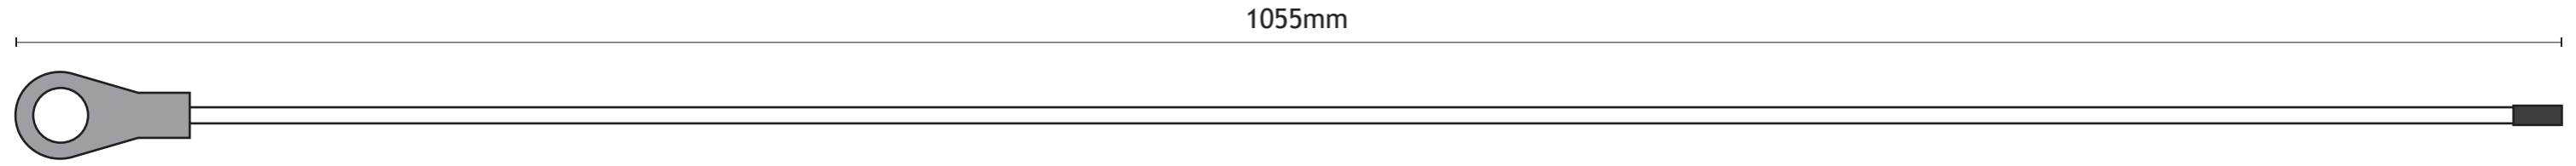

Scale 1:1
(Rope length not accurate)

Scale 1:1

Scale 1:2

Macpuarsa Emergency Door Spring Set OEM: 4106RCVR1021			Part Number 29934
Date	13th January 2022	Reeley Limited Unit 14 Monkspath Business Park Highlands Road Solihull B90 4NY	
Created by	H. Dolby		
Scale	A3		