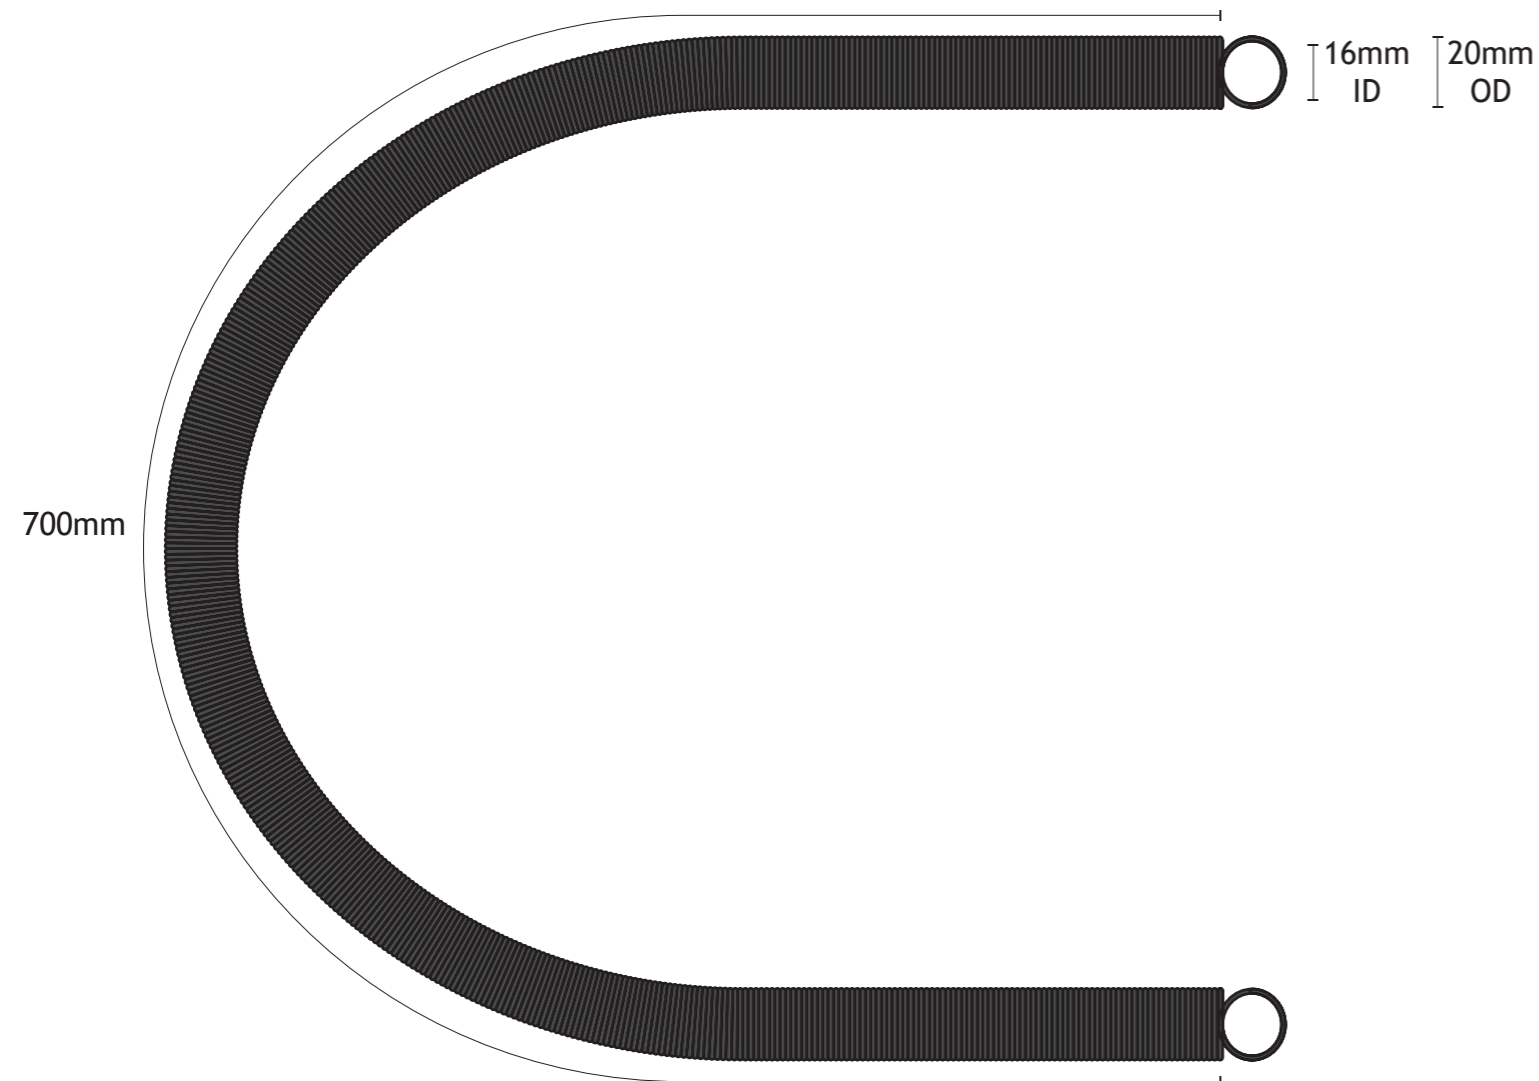

Scale 1:1
(Rope length not accurate)

Scale 1:1

Scale 1:2

Macpuarsa Emergency Door Spring Set OEM: 4106RCVR1021			Part Number 29934
Date	13th January 2022	Reeley Limited Unit 14 Monkspath Business Park Highlands Road Solihull B90 4NY	
Created by	H. Dolby		
Scale	A3		