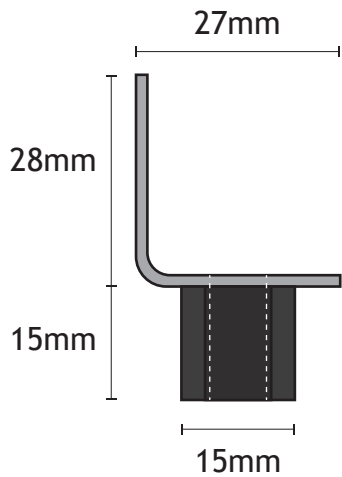

Scale 1:2

Stainless Steel Door Shoe with 2 Nylon Butterfly Gibs

Part Number
20950

Date	6th March 2020	Reeley Limited Unit 14 Monkspath Business Park Highlands Road Solihull B90 4NY
Created by	M. Watkins	
Scale	1:1	