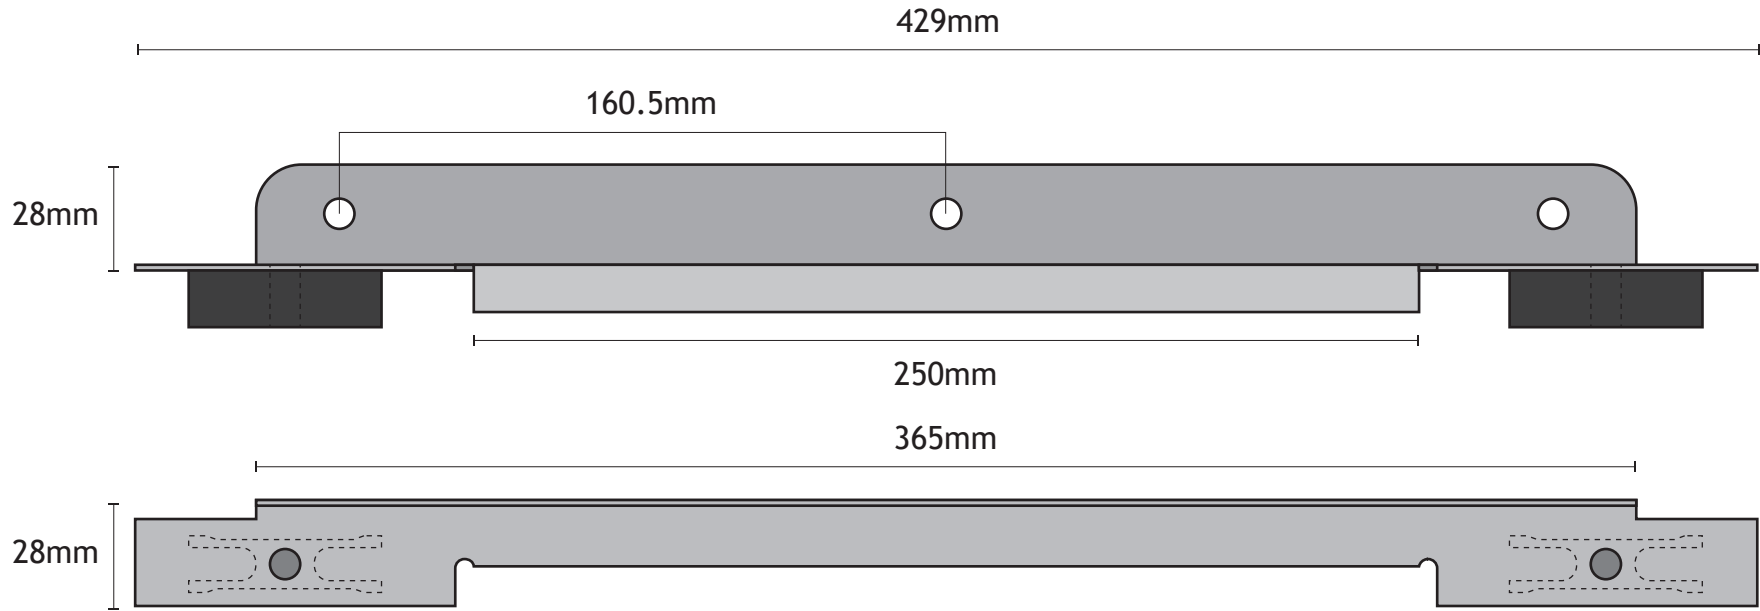

Scale 1:2

Stainless Steel Door Shoe with 2 Nylon Butterfly Gibs

Part Number
20950

Date	6th March 2020	Reeley Limited Unit 14 Monkspath Business Park Highlands Road Solihull B90 4NY
Created by	M. Watkins	
Scale	1:1	