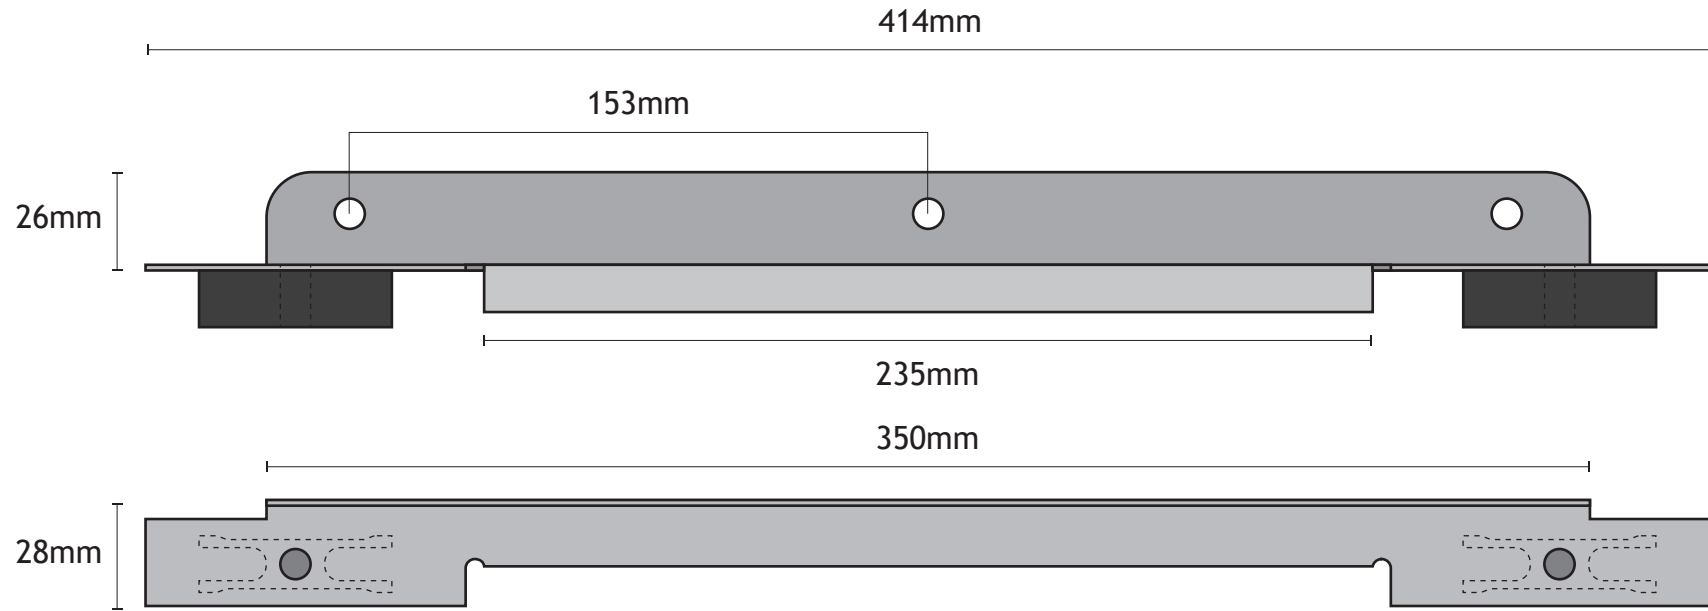

Scale 1:2

### Stainless Steel Door Shoe with 2 Nylon Butterfly Gibs

Part Number  
**20947**

Date	6th March 2020
Created by	M. Watkins
Scale	1:1

Reeley Limited  
Unit 14 Monkspath Business Park  
Highlands Road  
Solihull B90 4NY