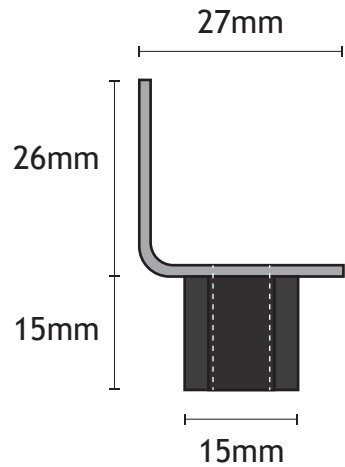

Scale 1:2

### Stainless Steel Door Shoe with 2 Nylon Butterfly Gibs

Part Number  
**20947**

Date	6th March 2020
Created by	M. Watkins
Scale	1:1

Reeley Limited  
Unit 14 Monkspath Business Park  
Highlands Road  
Solihull B90 4NY