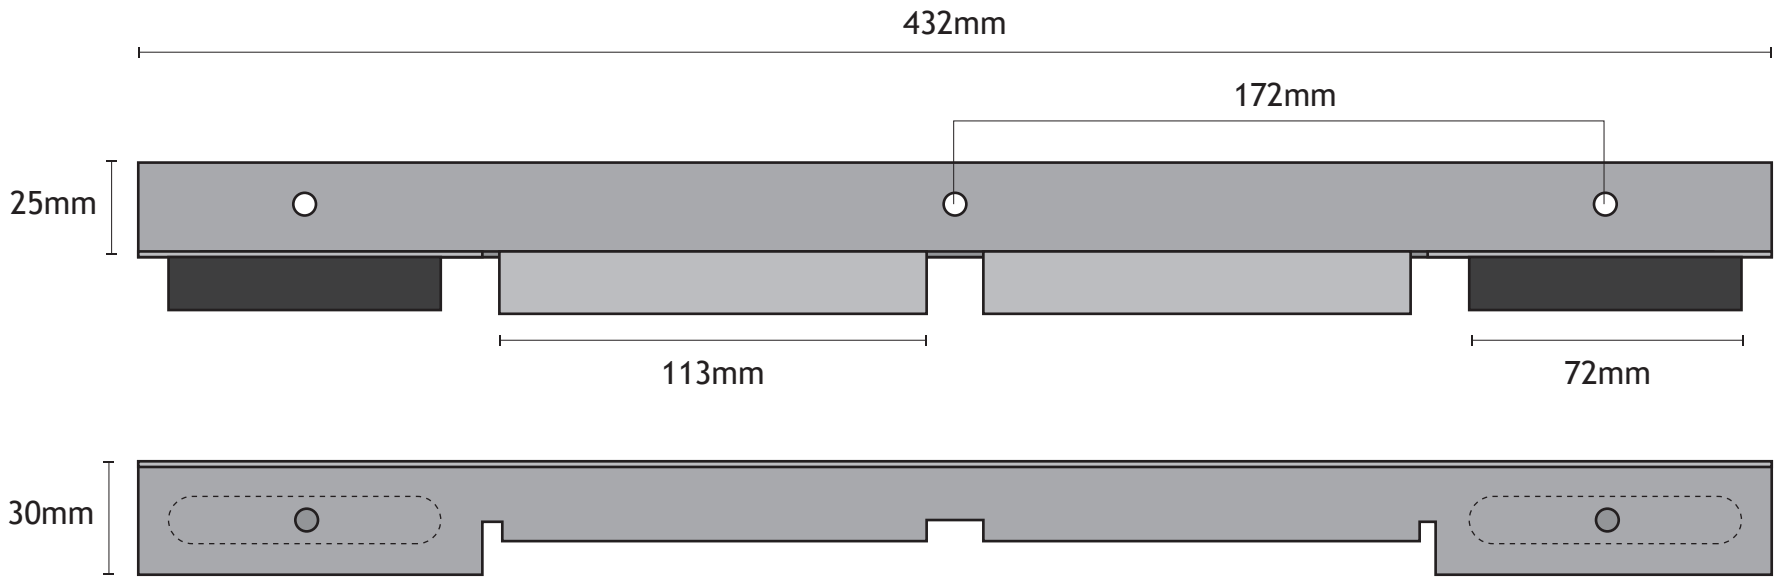

Scale 1:2

Stainless Steel Door Shoe with 2 Nylon Gibs			Part Number 20942
Date	9th March 2020	Reeley Limited Unit 14 Monkspath Business Park Highlands Road Solihull B90 4NY	
Created by	M. Watkins		
Scale	1:1		