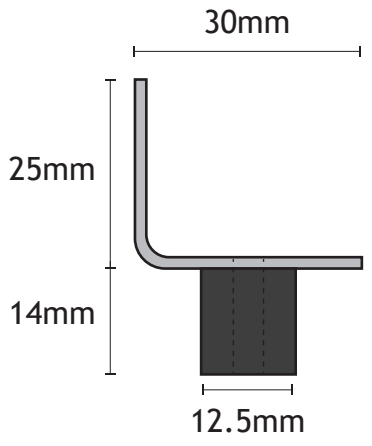

Scale 1:2

Stainless Steel Door Shoe with 2 Nylon Gibs			Part Number 20942
Date	9th March 2020	Reeley Limited Unit 14 Monkspath Business Park Highlands Road Solihull B90 4NY	
Created by	M. Watkins		
Scale	1:1		