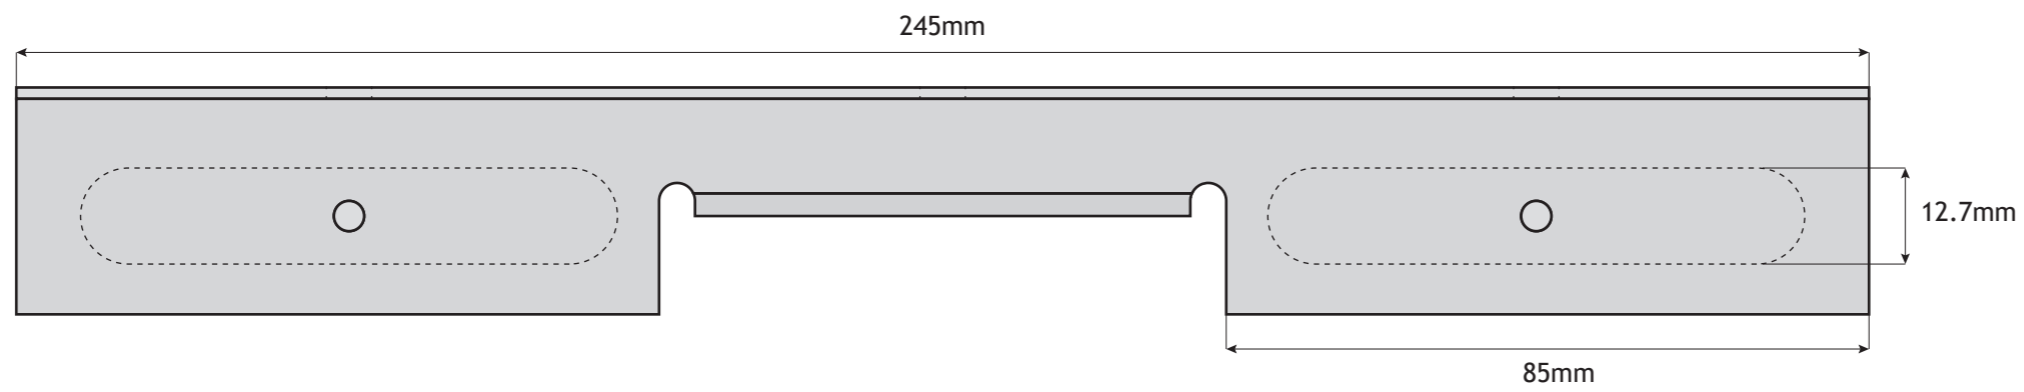

\*1.5mm Thick Steel

Related Parts		
	Description	Part No.
A	Otis Nylon Door Gib	20206

<b>Otis Stainless Steel Door Bracket</b>		Part Number <b>20940</b>
Date:	29th November 2022	Page Size: A3
Created by:	M. Watkins	Scale: 1:1
		