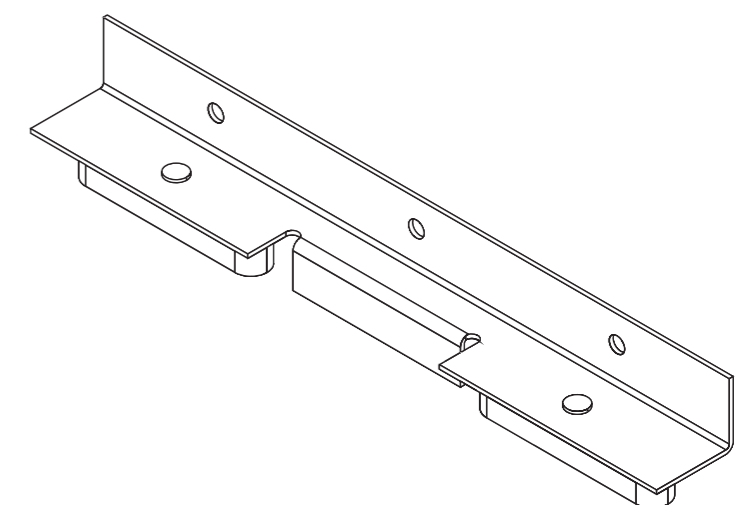

\*1.5mm Thick Steel

Related Parts		
	Description	Part No.
A	Otis Nylon Door Gib	20206

<b>Otis Stainless Steel Door Bracket</b>		Part Number <b>20940</b>
Date:	29th November 2022	Page Size: A3
Created by:	M. Watkins	Scale: 1:1
		