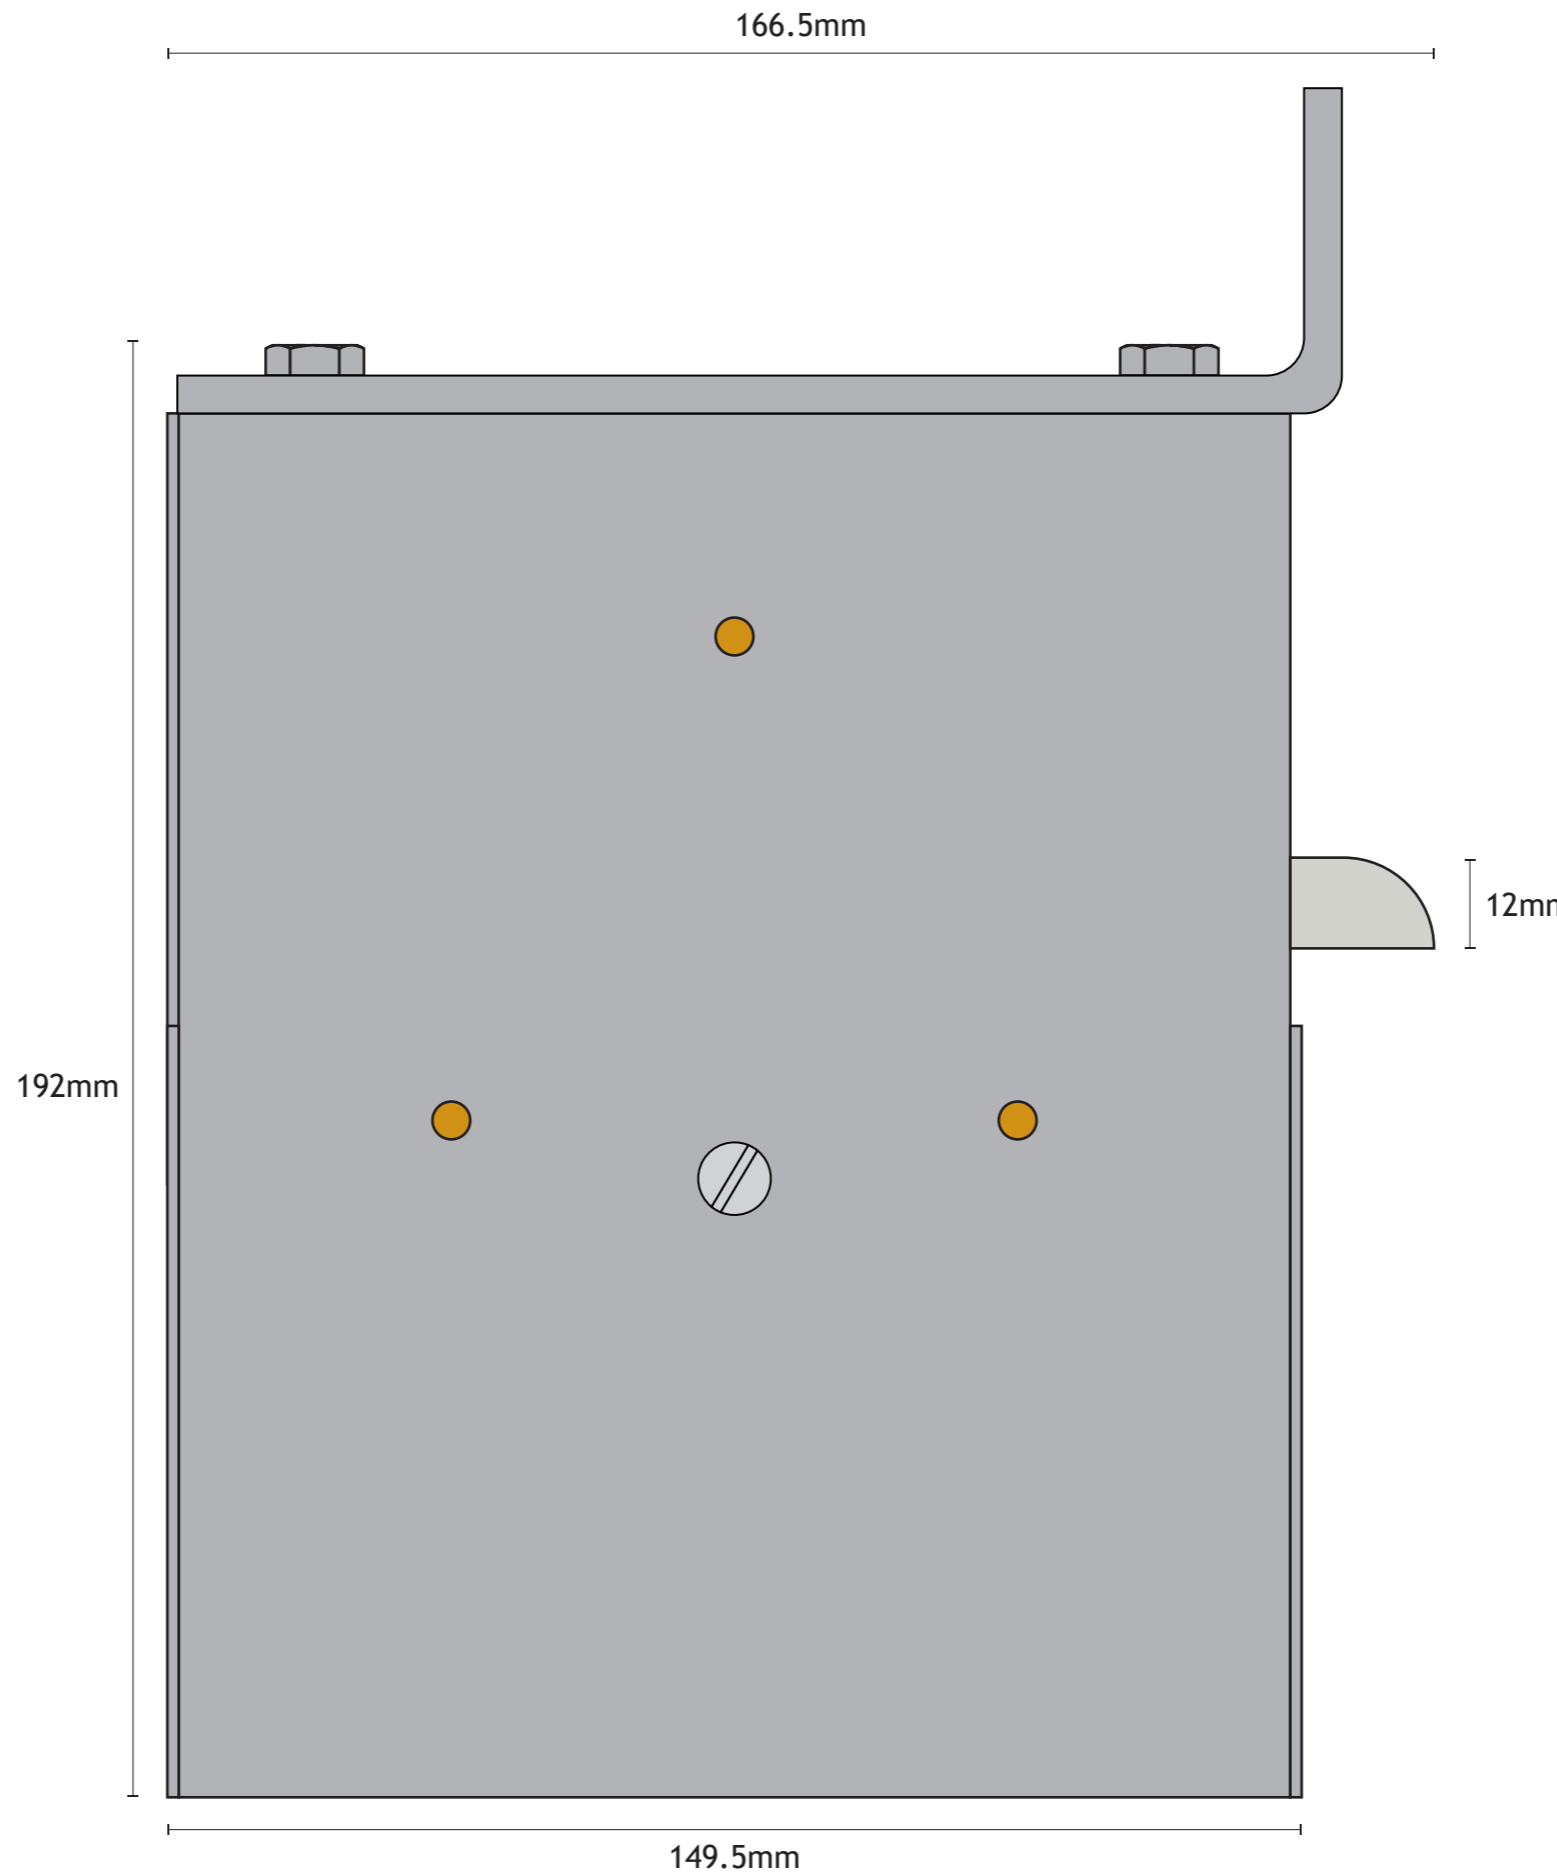

*Bottom View

Otis Complete Interlock Assembly to Suit 6940B - L/H			Part Number 20159
Date	11th January 2022	Reeley Limited Unit 14 Monkspath Business Park Highlands Road Solihull B90 4NY	
Created by	H. Dolby		
Scale	1:1 A3		