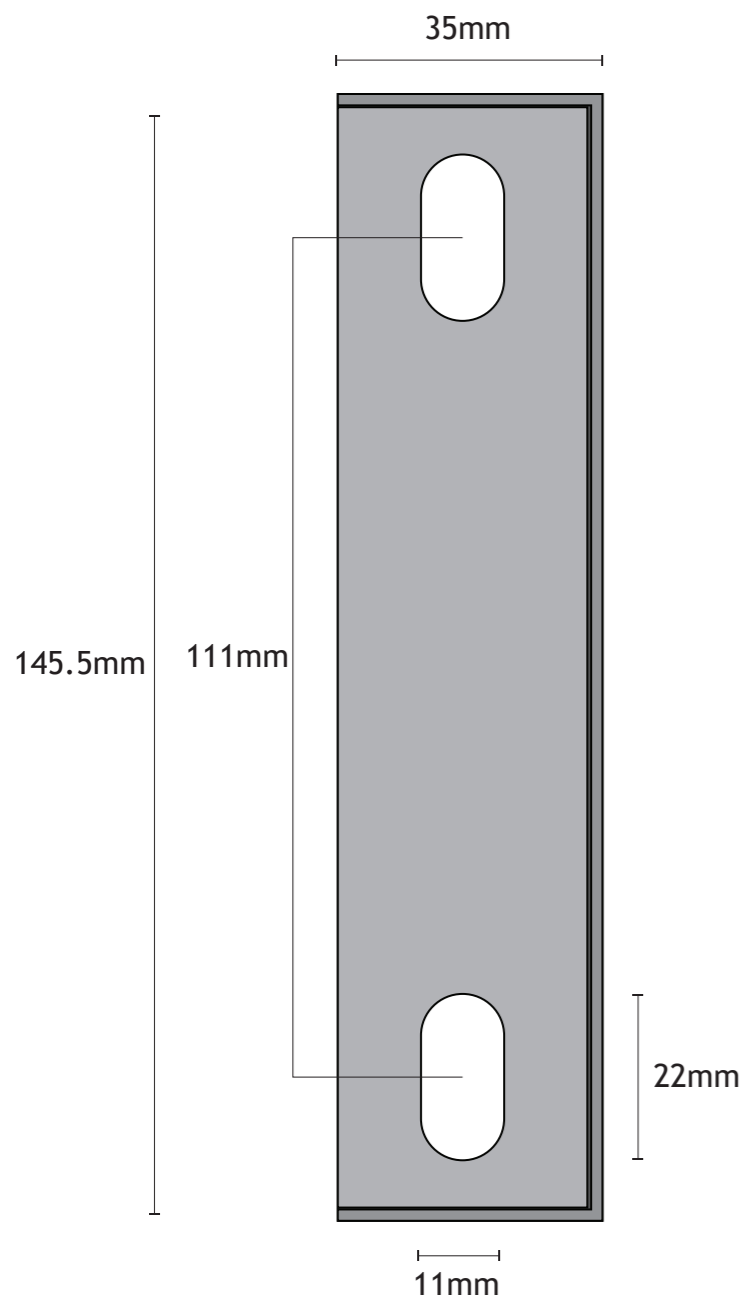

*Bottom View

Otis Complete Interlock Assembly to Suit 6940B - L/H			Part Number 20159
Date	11th January 2022	Reeley Limited Unit 14 Monkspath Business Park Highlands Road Solihull B90 4NY	
Created by	H. Dolby		
Scale	1:1 A3		