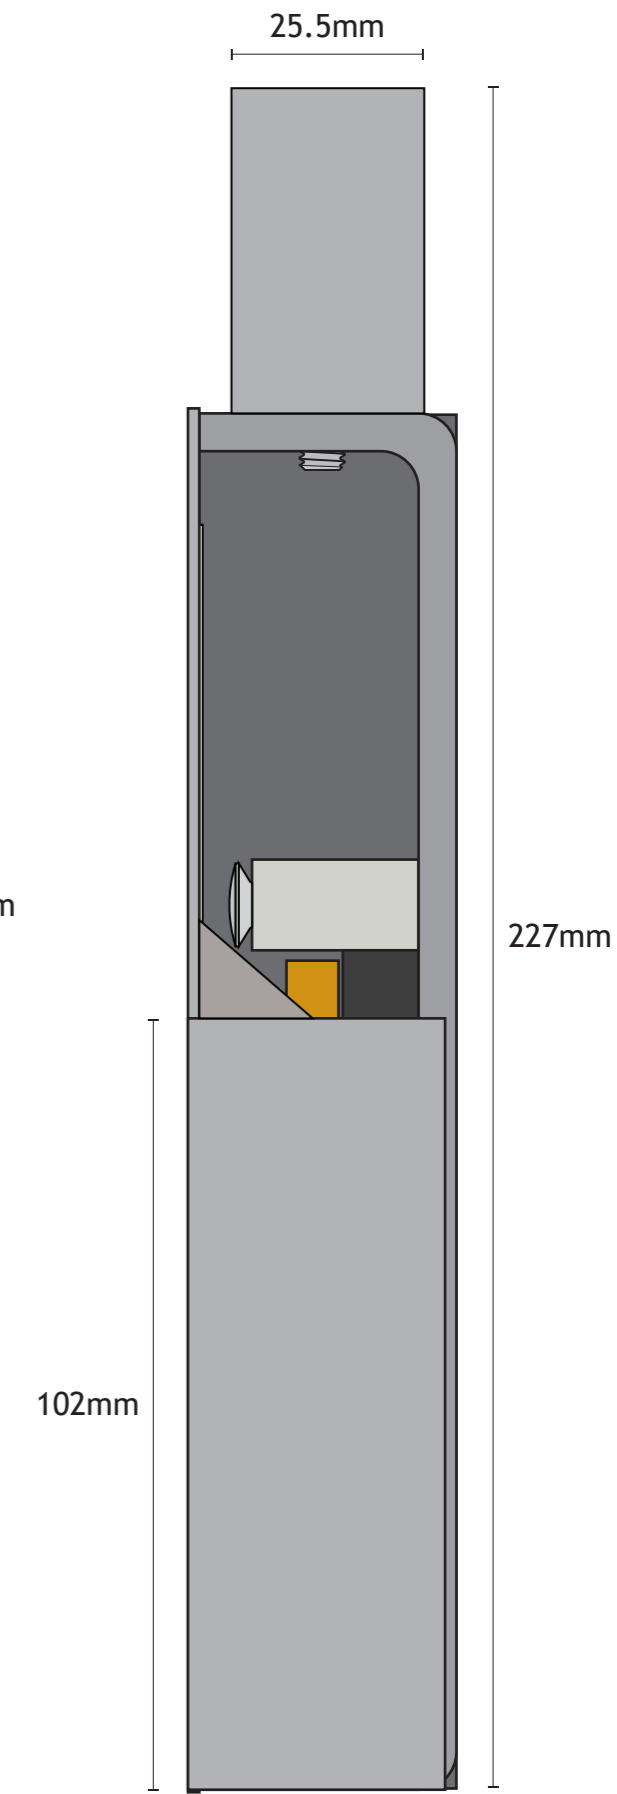

*Bottom View

Otis Complete Interlock Assembly to Suit 6940B - L/H			Part Number 20159
Date	11th January 2022	Reeley Limited Unit 14 Monkspath Business Park Highlands Road Solihull B90 4NY	
Created by	H. Dolby		
Scale	1:1 A3		