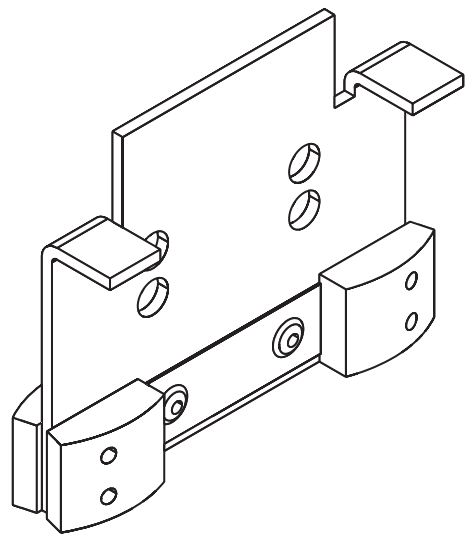

*2mm Thick Steel

<h3>Thyssen Mild Steel Door Shoe with Nylon Gibs</h3>		Part Number 19142
Date: 24th January 2023	Page Size: A4	
Created by: M. Watkins	Scale: 1:1	