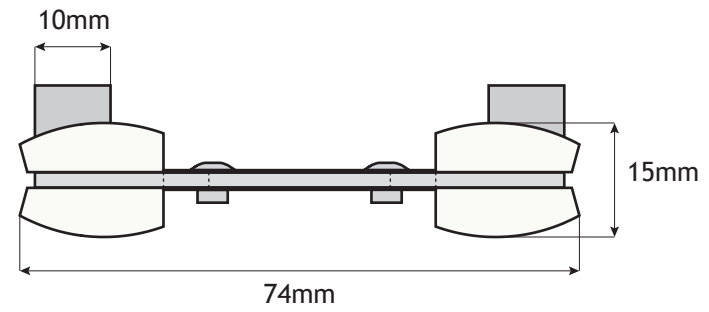

*2mm Thick Steel

<h3>Thyssen Mild Steel Door Shoe with Nylon Gibs</h3>		Part Number 19142
Date: 24th January 2023	Page Size: A4	
Created by: M. Watkins	Scale: 1:1	