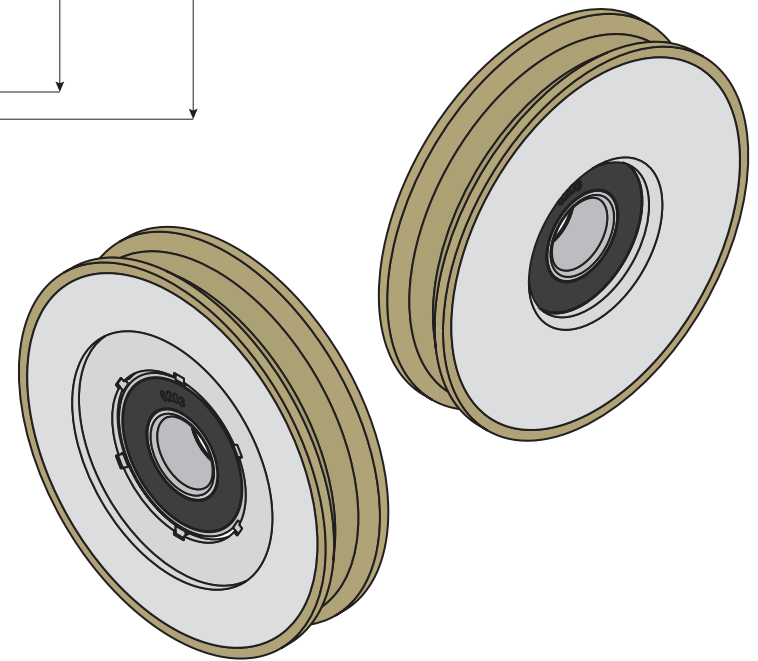

*6203 Bearing

Fermator Steel Hanger Roller with Polyurethane Tyre (Curved Track)			Part Number 18831
<i>Date:</i> 23rd May 2023	<i>Created by:</i> M. Watkins		
<i>Scale:</i> 1:1.25	<i>Page Size:</i> A4	<i>Batch Code:</i> 29948	