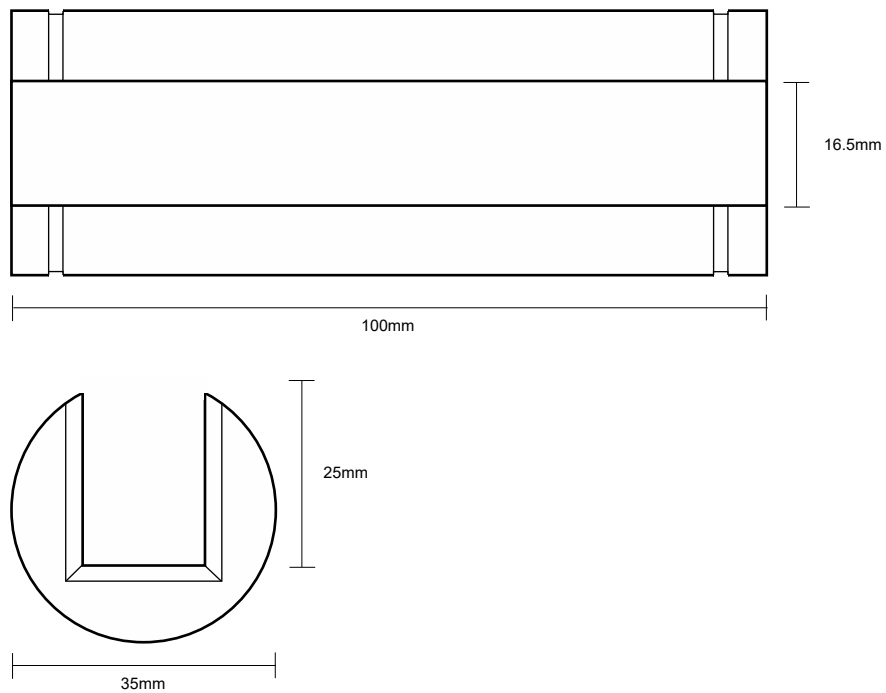

REF: 59939

POLYETHYLENE GUIDE SHOE LINER FOR 16MM RAIL
REF: 59939