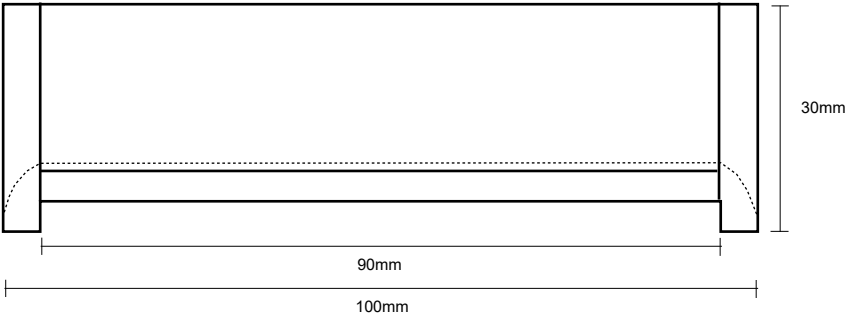

REF: 21055

POLYURETHANE GUIDE SHOE LINER WITH 9MM RAIL
REF: 21055