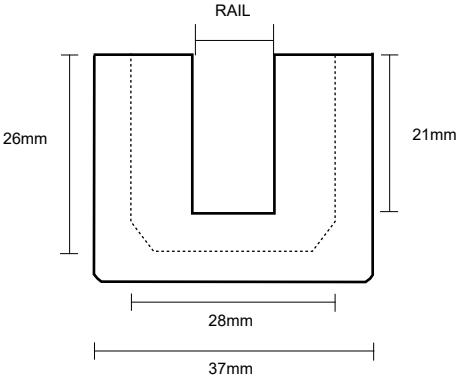

REF: 21055

POLYURETHANE GUIDE SHOE LINER WITH 9MM RAIL
REF: 21055