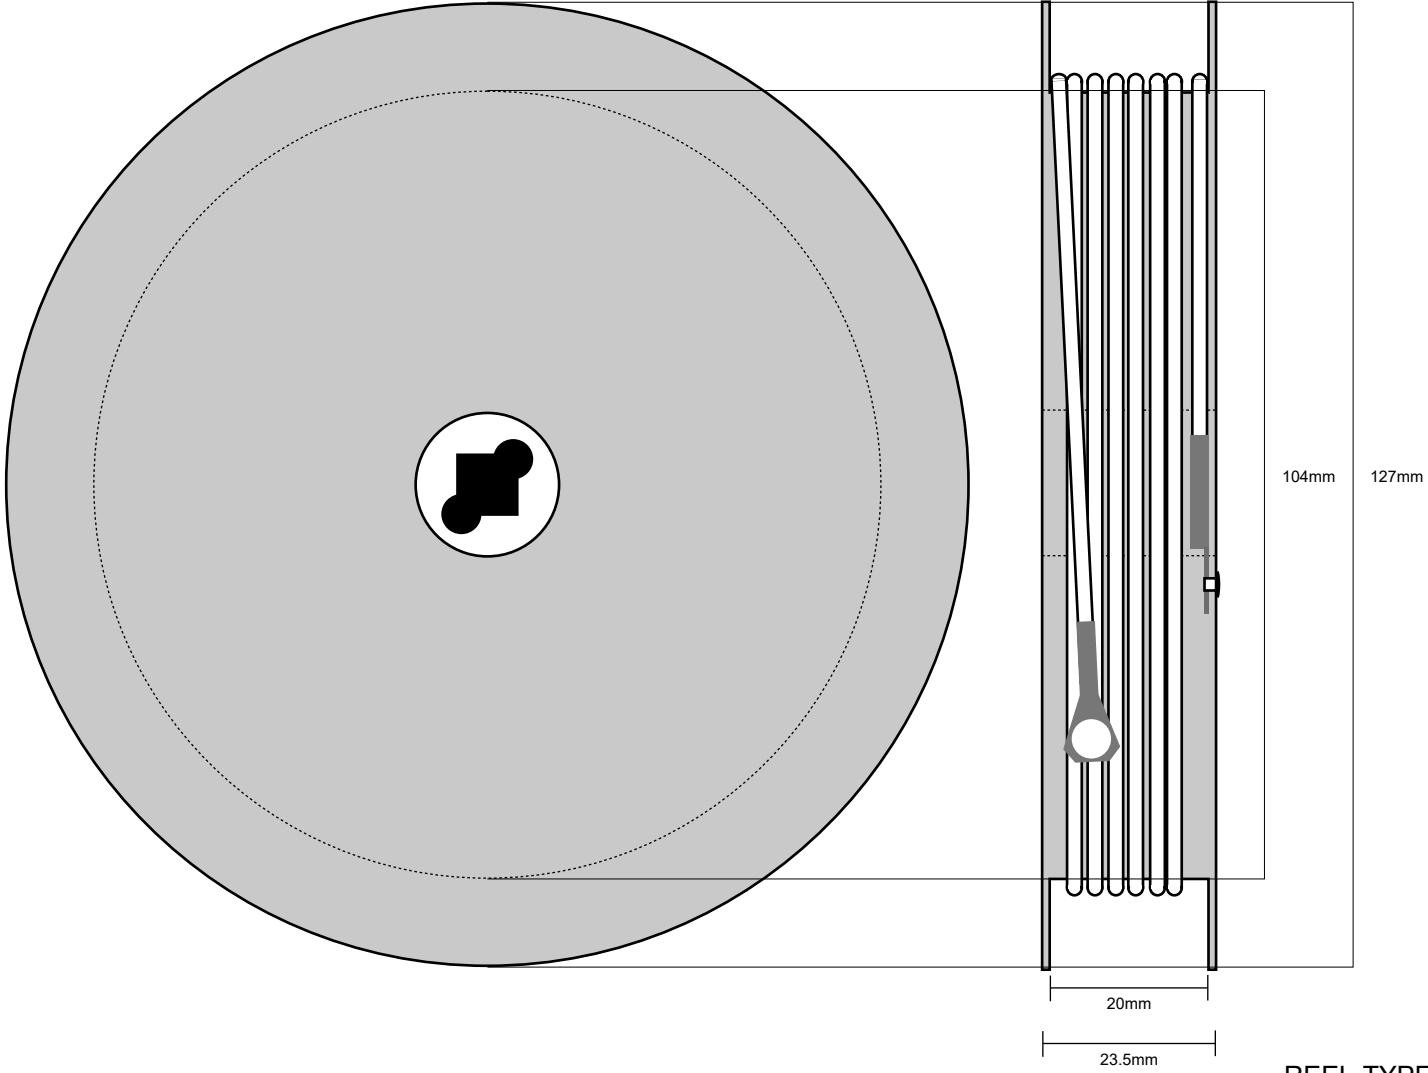

REF: 13001

REEL-TYPE DOOR CLOSER (SPIRATOR) - 2400MM LONG
REF: 13001